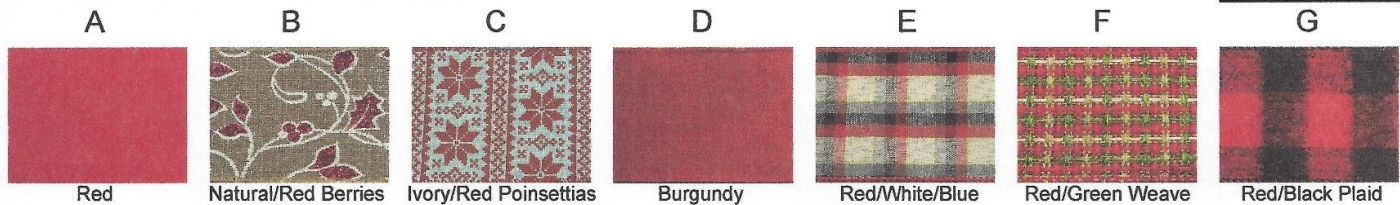

Fraser Fir

www.AdaHistoricalSociety.org ♦ 7144 Headley St., Ada ♦ AdaHistoricalSociety@gmail.com ♦ 616-676-9346

2017 Holiday Wreath Order Form

Center Diameter		Outside Diameter	Bow Choice		Quantity	Price	Total
			1st	2nd**			
12"	Douglas Fir	22" - 24"				\$20	
16"	Douglas Fir	26" - 28"				\$24	
20"	Douglas Fir	30" - 32"				\$32	
36"	Douglas Fir	48" - 50"	without bow			\$52	
36"	Douglas Fir	48" - 50"	with Red bow			\$57	
12"	Fraser Fir	22" - 24"				\$22	
16"	Fraser Fir	26" - 28"				\$25	

Bow options for 12", 16", & 20" wreaths:

Grand Total \$ _____

**Please indicate a 2nd choice in case of high demand for popular bows. Orders will be filled by date received.

Payment options: Check enclosed payable to: Ada Historical Society Cash or Check at time of pick-up