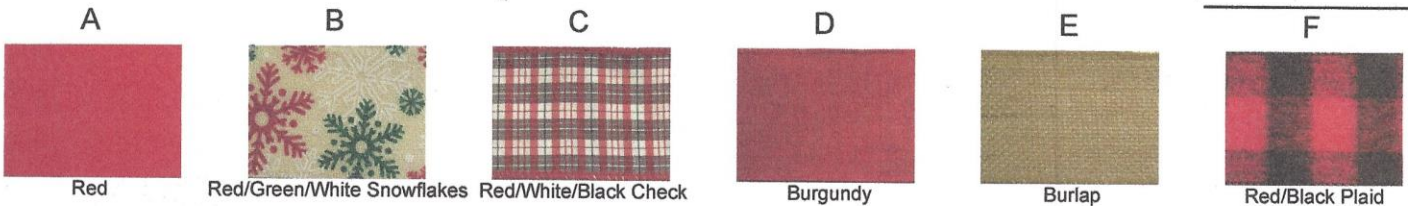

*or until sold out

Douglas Fir

Fraser Fir

www.AdaHistoricalSociety.org ♦ 7144 Headley St., Ada ♦ AdaHistoricalSociety@gmail.com ♦ 616-676-9346

2018 Holiday Wreath Order Form

Center Diameter	Outside Diameter	Bow Choice		Quantity	Price	Total
		1st	2nd**			
12" Douglas Fir	22" - 24"				\$20	
16" Douglas Fir	26" - 28"				\$24	
20" Douglas Fir	30" - 32"				\$32	
36" Douglas Fir	48" - 50"	without bow			\$52	
36" Douglas Fir	48" - 50"	with Red bow			\$57	
12" Fraser Fir	22" - 24"				\$22	
16" Fraser Fir	26" - 28"				\$25	

Bow options for 12", 16", & 20" wreaths:

Grand Total \$

**Please indicate a 2nd choice in case of high demand for popular bows. Orders will be filled by date received.

Payment options: Check enclosed payable to: Ada Historical Society Cash or Check at time of pick-up